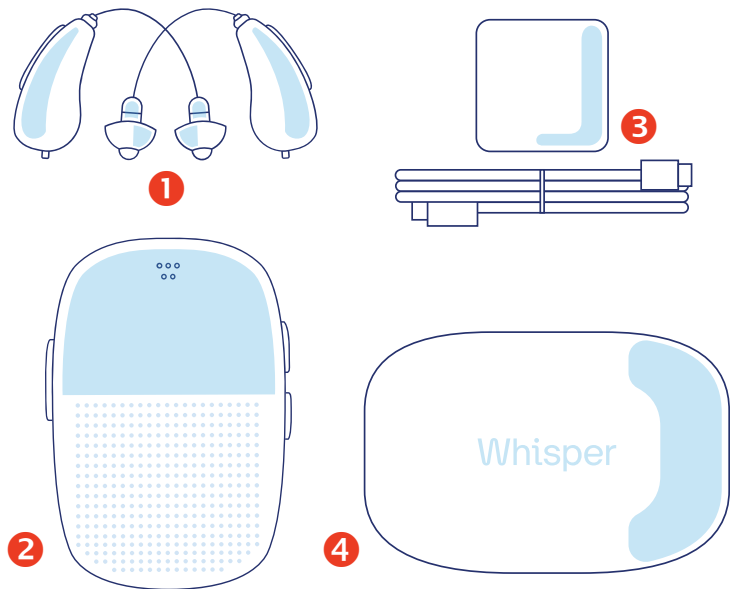

## What is included

- Left and right earpieces ①
- The Whisper Brain ②
- The Whisper Brain charger and USB cable ③
- Earpiece carrying case ④
- Earpiece cleaning tool
- Extra wax guards
- Owner's manual

	Whisper Earpieces	Whisper Brain
<b>Dimensions</b>	9mm thick x 15 mm tall (at the battery) x 32mm long (battery door opening stem to RIC connector socket).	86.9mm x 21.5 mm x 57.7 mm
<b>Weight</b>	4.2 grams (including battery, not including dome)	115 grams
<b>Color</b>	Light Gray	Dark Gray
<b>Material</b>	Non-allergenic materials	Polycarbonate
<b>Battery Type/ Recharge Time</b>	675 Zinc Air	Lithium-ion Recharge time ~5 hours
<b>Typical Battery Life</b>	4 days under typical usage conditions	16 hours
<b>Fitting Range</b>	Up to 90dB HL in all frequencies	
<b>Water Resistance Rating</b>	IP68	
<b>Receiver Type</b>	Miniature Magnetic Receiver	
<b>Coupling Options</b>	Standard quick fitting domes (open, vented, power) and custom personalized ear molds	
<b>Microphone Type</b>	Adaptive directional	