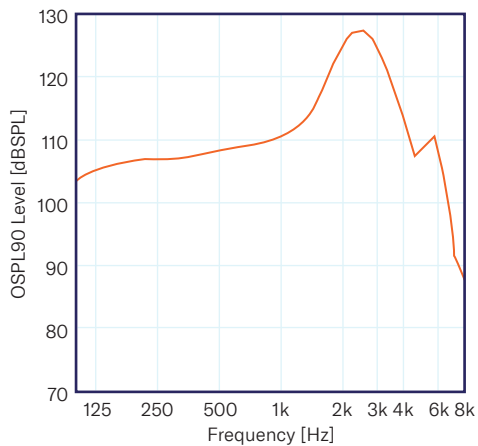

Technical Data

::: Whisper

Data in accordance with ANSI S3.22-2014

Test	
HFA-OSPL90	117 dB SPL
HFA-FOG	50 dB
RTG	45 dB
Frequency Range	250 Hz - 7000 Hz
THD	2.5%
EIN	28 dB SPL
Battery Current	5.5 mA
Attack and Release Time	Attack between 5 and 20 msec; release time between 15 and 30 msec

Figure 1.

Figure 2.

For the most up to date information, please visit www.whisper.ai/support.

This product is covered by the following U.S. Patents: 10,433,075 and 10,721,571.

© 2021 Whisper.ai, Inc.