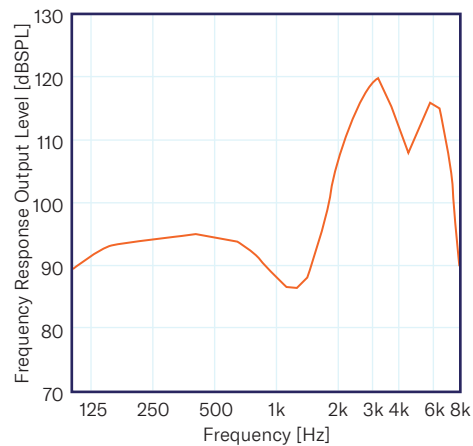

Technical Data

::: Whisper

Data in accordance with ANSI S3.22-2014

Test	
HFA-OSPL90	117 dB SPL
HFA-FOG	50 dB
RTG	45 dB
Frequency Range	250 Hz - 7000 Hz
THD	2.5%
EIN	28 dB SPL
Battery Current	5.5 mA
Attack and Release Time	Attack between 5 and 20 msec; release time between 15 and 30 msec

Figure 1.

Figure 2.

For the most up to date information, please visit www.whisper.ai/support.

This product is covered by the following U.S. Patents: 10,433,075 and 10,721,571.

© 2021 Whisper.ai, Inc.